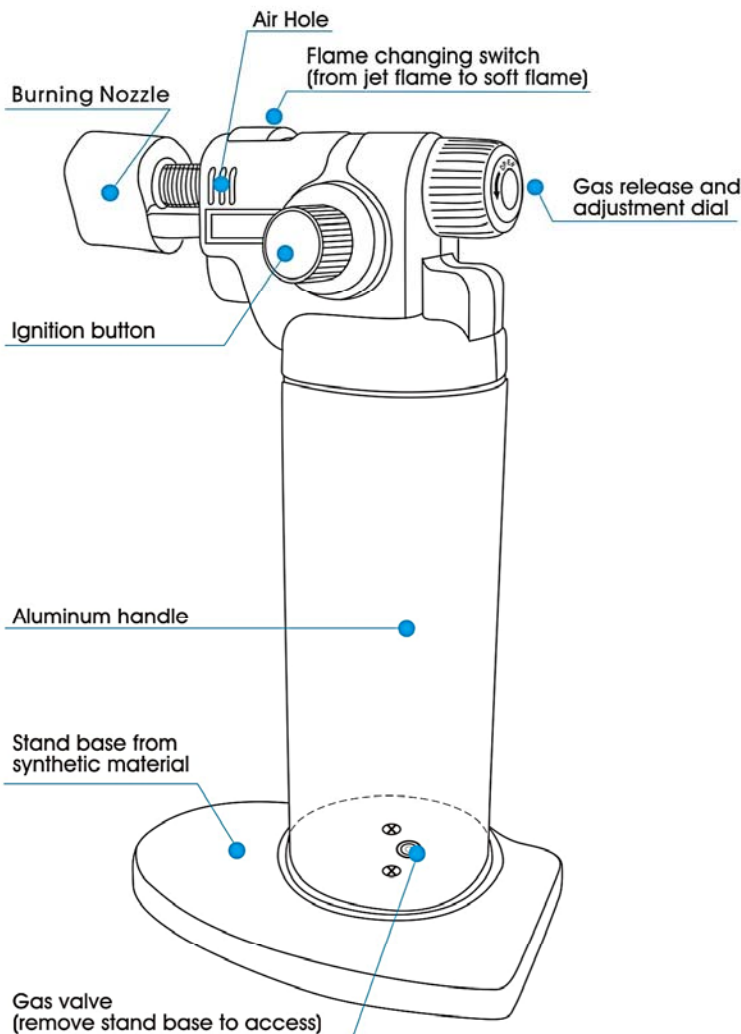

PICTOGRAMS

CLOSE-UP OF MT-80 UTILITY MICRO-TORCH

UTILITY MicroTorch

Dear Clients,

Thank you for looking the high quality Utility Burner by FLAMECLUB. It's a wise choice and one that will prove the test of time as a durable top quality product. To make sure you get optimum results and long-lasting service from our Utility Burner, we will provide some important information plus tips for optimal use and aftercare, as well as safety guidelines.

Outstanding product features at a glance:

The Utility Burner from FLAMECLUB is a reliable and durable flame appliance for producing caramel from all types of sugar on desserts such as Crème Brûlée, Crema Catalana or even ice cream (which maintains its cold temperature under a sugar layer), as well as for vegetables or meat. The Utility Burner is ideal for browning meringues, topping off gratin and removing skin from tomatoes or peppers.

- -> Adjustable gas dial for controlled application
- -> Quick and professional use providing flame temperatures up to 1.300°C / 2.340°F.
- -> TÜV approved safety features through safety switch (child resistant locking system).
- -> Superior grade gas valve for regular and reliable refilling
- -> Easy refilling with commonly available lighter gas
- -> Long use with large capacity reservoir of 42ml / 1.4oz. (Propane/Butane) providing approx.60 to 70 minutes flame duration.
- -> Flexible application hand held or positioned firmly on its stand base.