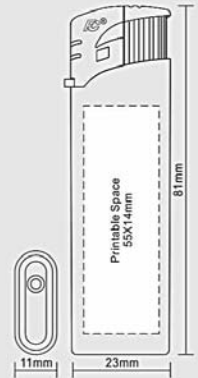

**P - 08** Design Label DEAL

P - 08					
Art.nr.	Tray	Innerbox	Export	Pallet	Barcode
38996	50 pcs.	50 pcs.	300 pcs.	30.000 pcs.	4 893 151 826 380

P - 15

▼ **ST** TRANSLUCENT COLOR  
SILVER PARTS & CAP

72001 - ST 5 ASSORTED / SILVER TOP / PICTOGRAM EAN LABEL