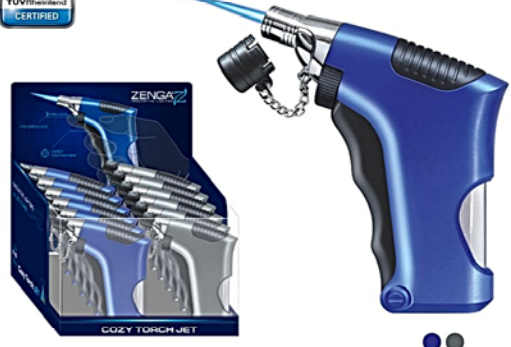

ZT-20 COZY TORCH JET

97393EU Rubberized

Model