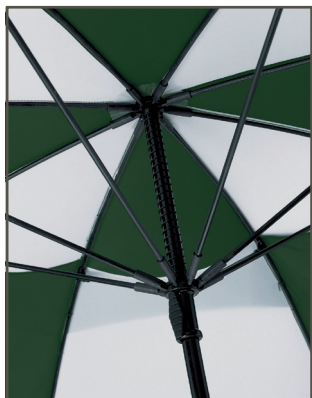

Golf 75/8
asta e bacchette fibra
molla e coperta antiventio
apertura manuale

*Golf 75/8
wind-proof fiberglass shaft and ribs
wind-proof cover and spring
hand opening*

RED
PMS 186

ROYAL BLUE
PMS 293

NAVY BLUE
PMS 648

DARK GREEN
PMS 350

BLACK

WHITE/
RED

WHITE/
ROYAL

WHITE/
NAVY

WHITE/
DARK GREEN

WHITE/
BLACK

134 cm

poliestere setinato
polyester pongee

manico dritto in gomma
straight rubber handle

97 cm

A: 50 cm
B: 75 cm
C: 68 cm

680 gr

serigrafia
transfer
ricamo
silk screen printing
transfer
embroidery