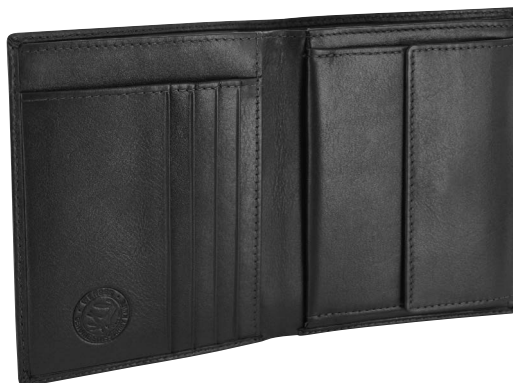

ALPHUBEL VERTICAL WALLET

- Genuine nappa leather, Vertical wallet, 4 card slots, 3 document pockets, Coin pocket, 2 bill compartments /
- hochwertiges Nappa Leder, Hochformatbörse, 4 Kartenfächer, 3 Steckfächer, Münzfach, 2 Scheinfächer, Netzfach
- 10cm x 12cm x 1,5cm

W2-04

BLACK