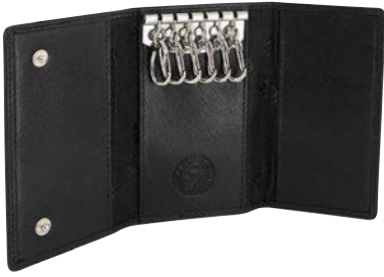

### RAUTISPITZ KEY POUCH

- Vegetable dyed cowhide, Key pouch, 3 document pockets, 6 key hooks /
- *vegetabil gefärbtes Rindleder, Schlüsseletui, 3 Kartenfächer, 6 Schlüsselhaken*
- 6,5cm x 10,5cm x 2,5cm